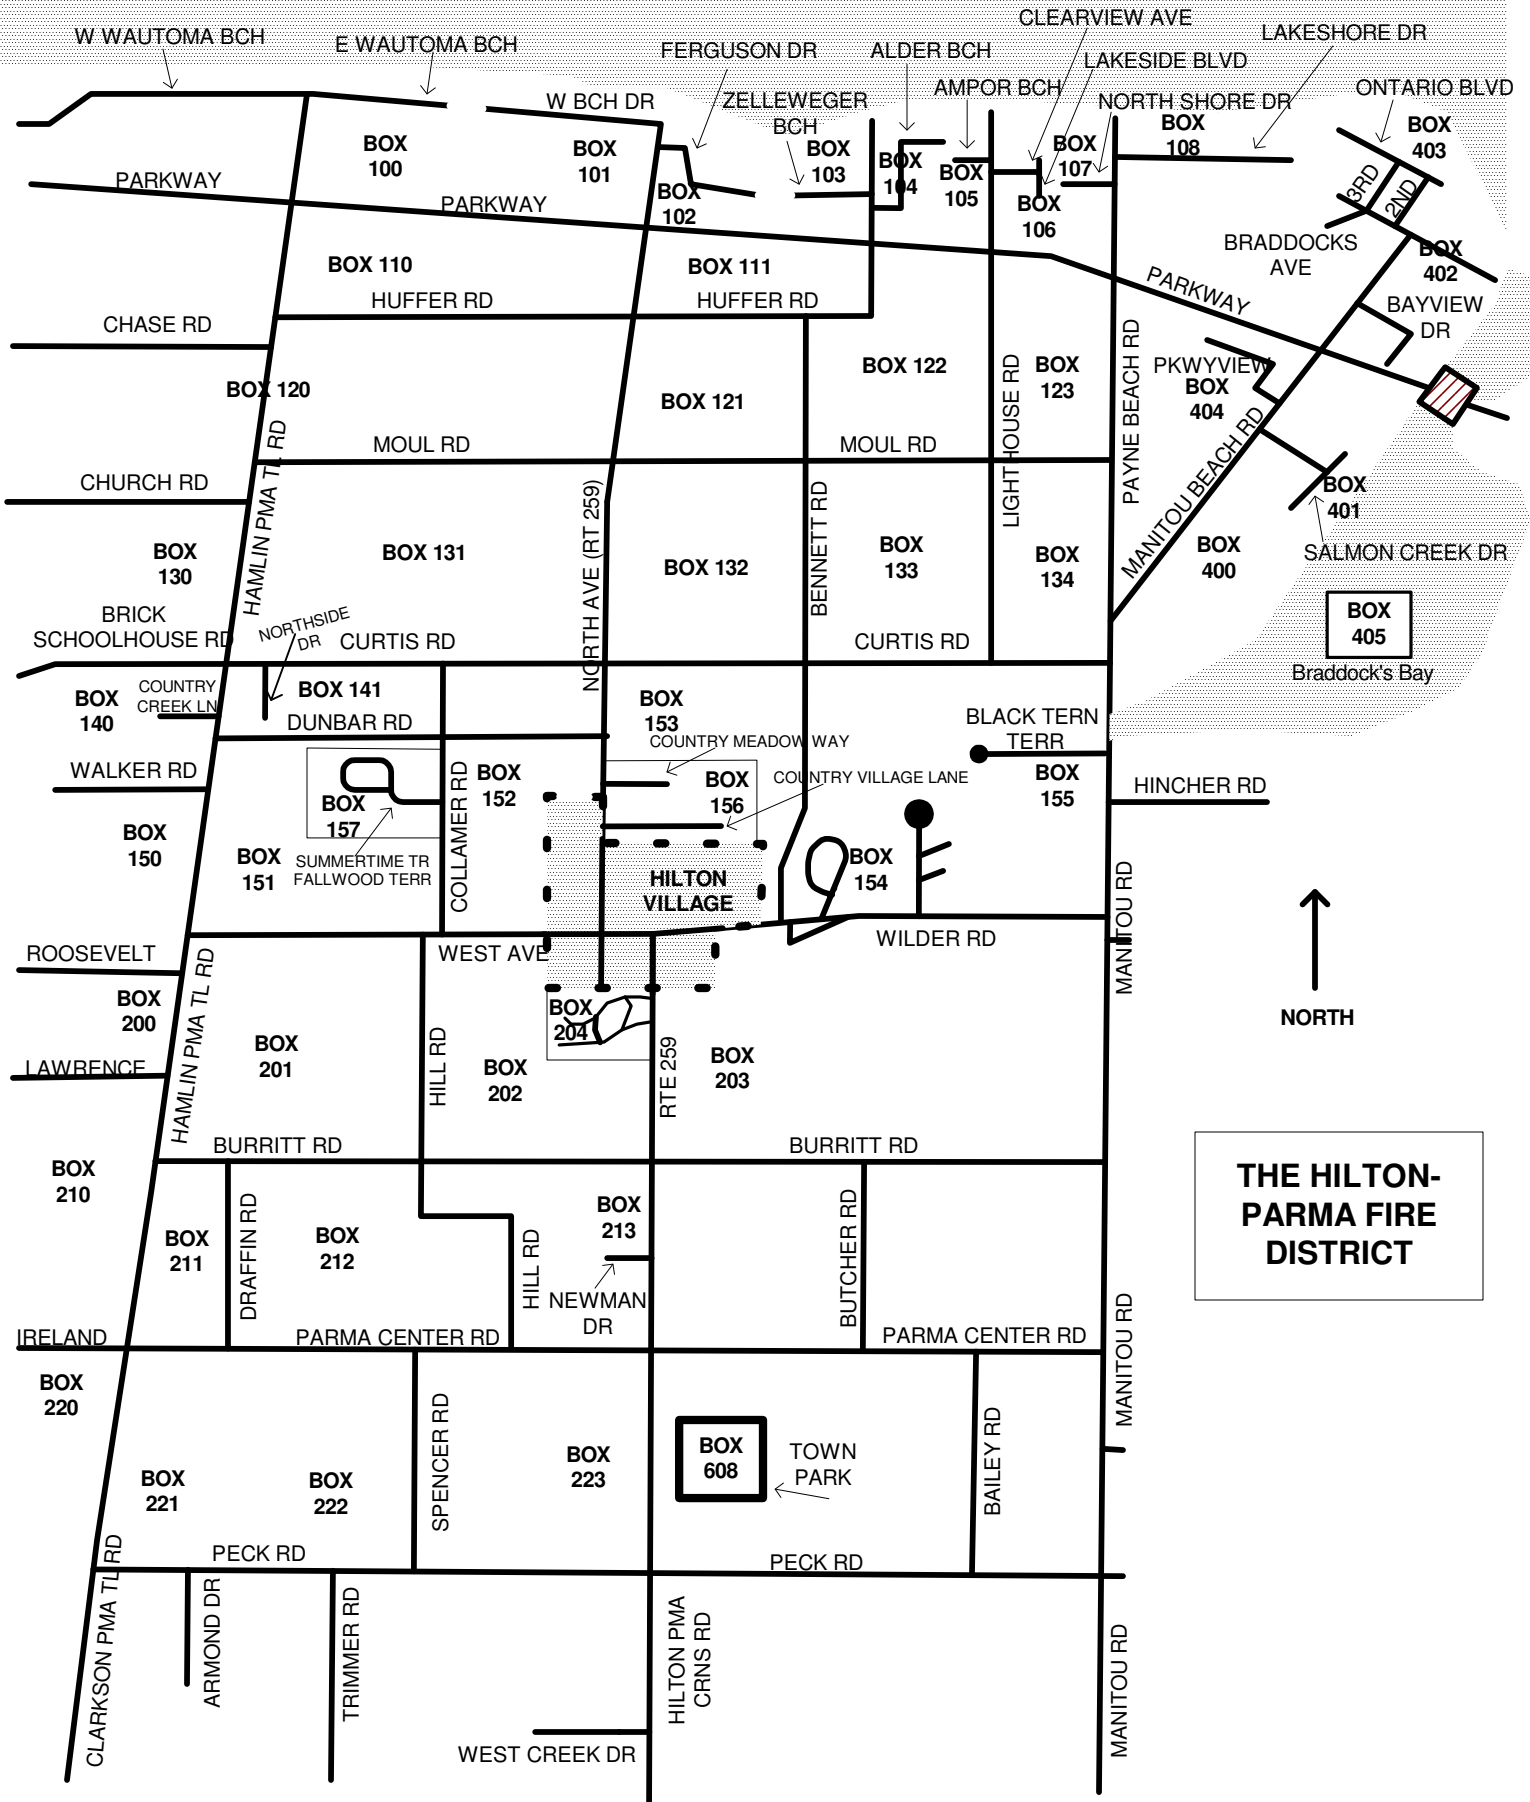

LAKE ONTARIO

THE HILTON-PARMA FIRE DISTRICT